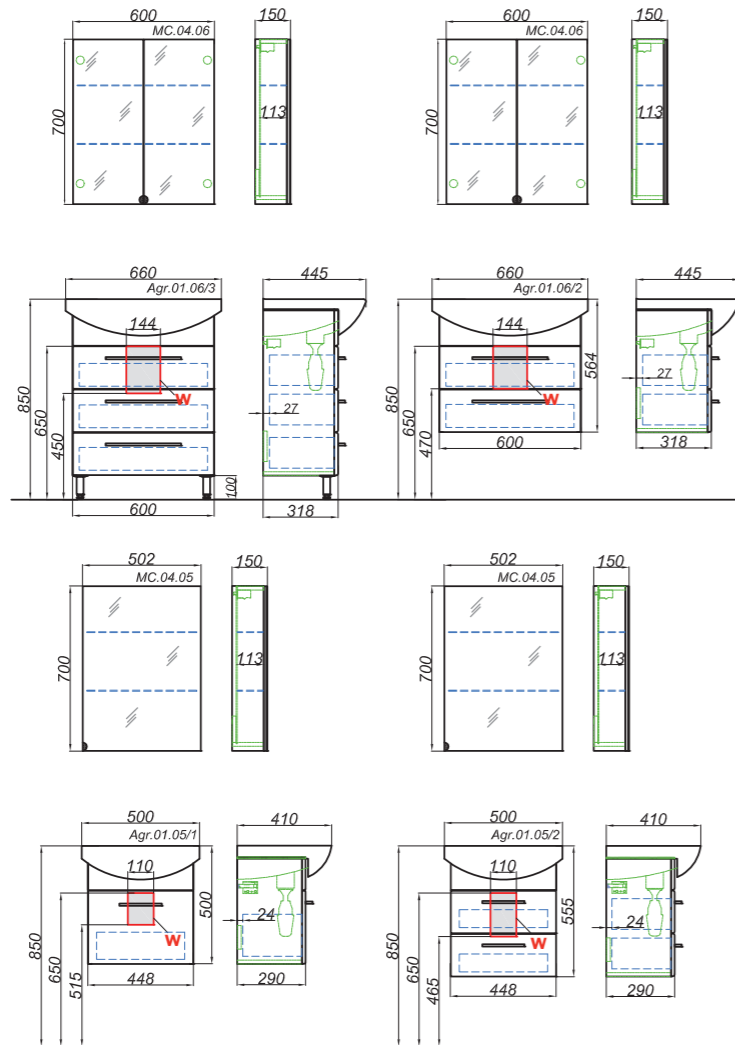

ALLEGRO

W - water outlet and drain
E - electrical wire lead point
P - output pipes to the floor