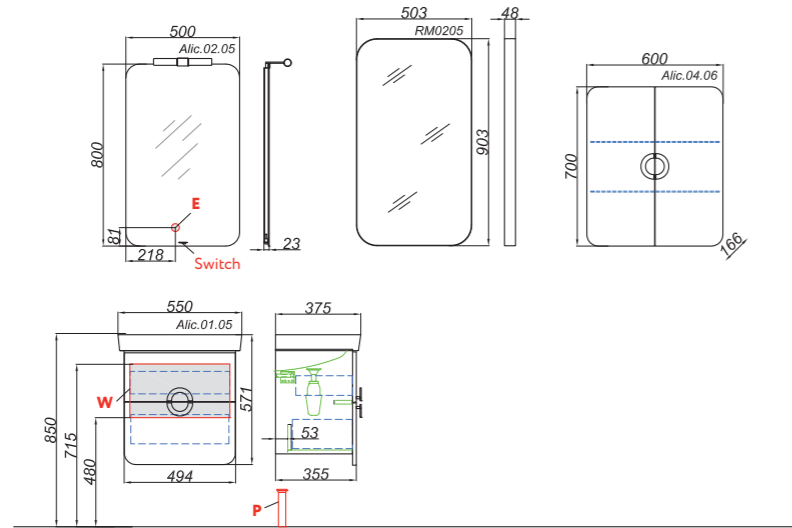

Alic.02.05

Mirror with LED light  
and switch

W: 50 H: 80 D: 3

**Mirror cabinet 50 cm**

Veg.04.05

Mirror cabinet  
with door

W: 50 H: 70 D: 17

ALICANTE