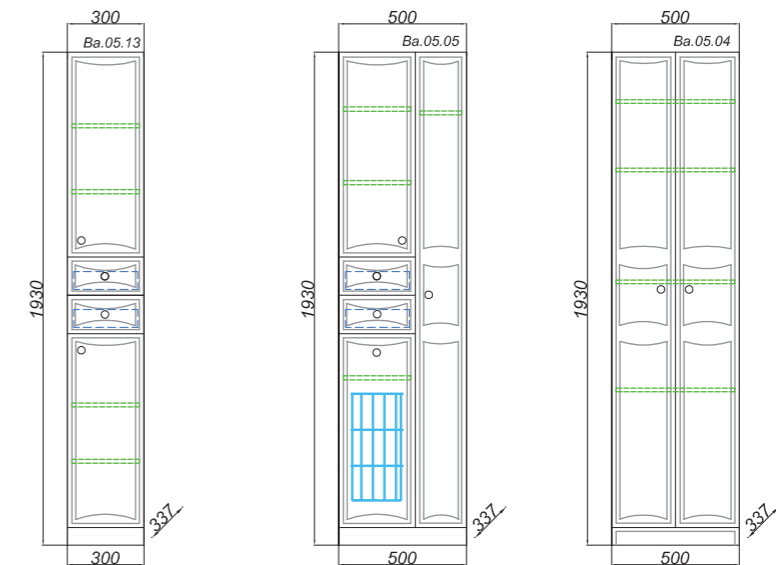

W - water outlet and drain
E - electrical wire lead point