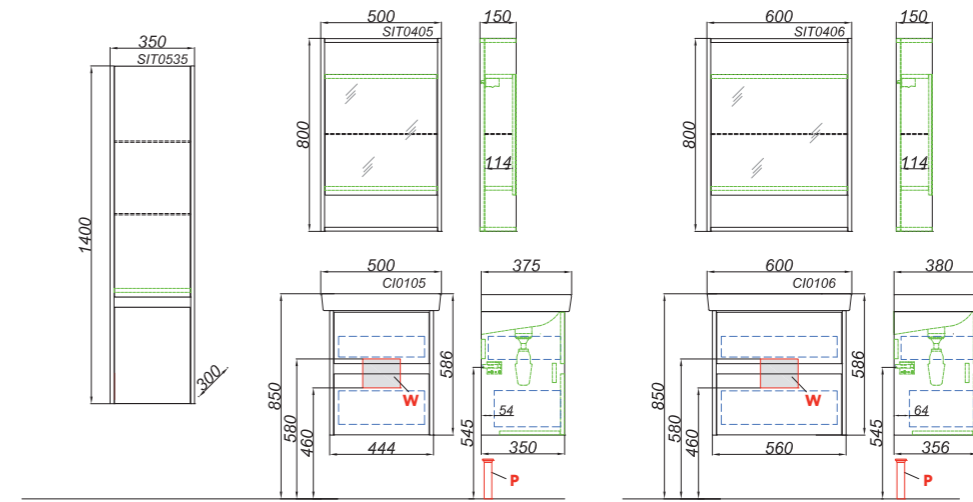

BRIG

CORSICA

CITY

FARGO

W – water outlet and drain
P – output pipes to the floor