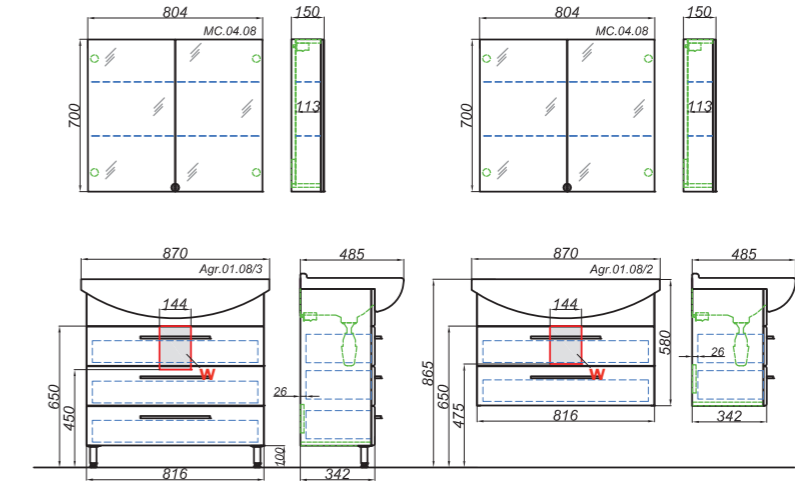

ALLEGRO

W - water outlet and drain
E - electrical wire lead point
P - output pipes to the floor