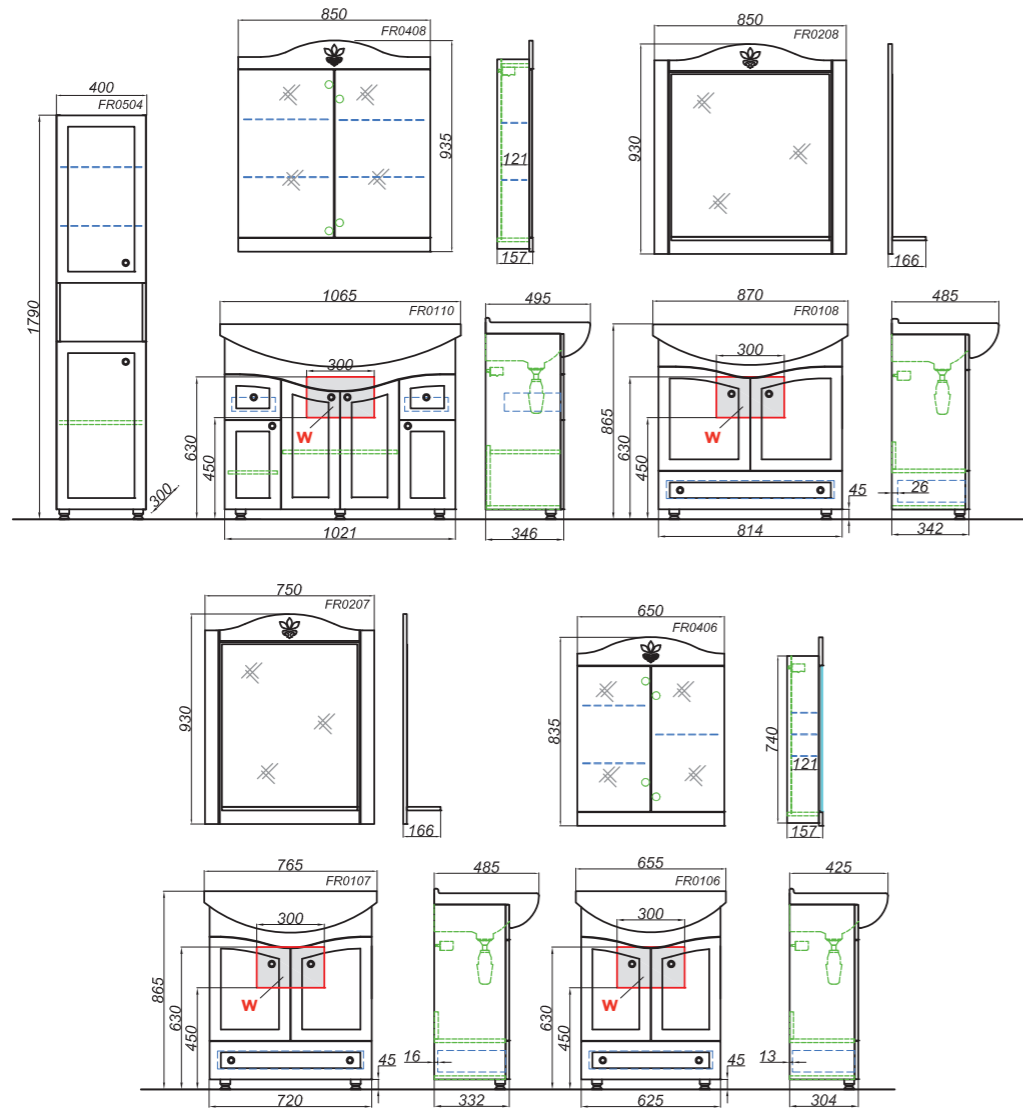

FRANCHESCA