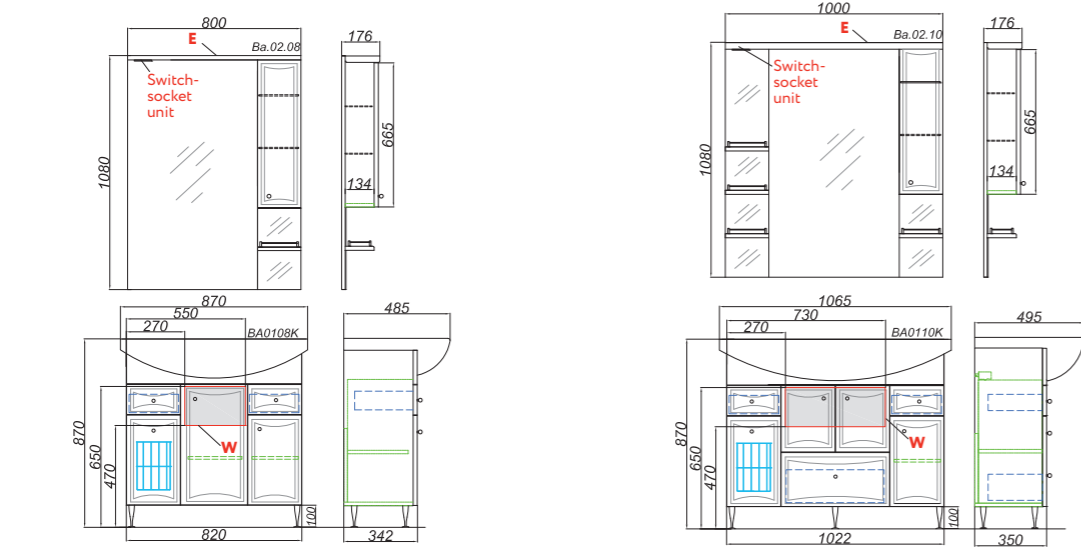

W - water outlet and drain
E - electrical wire lead point