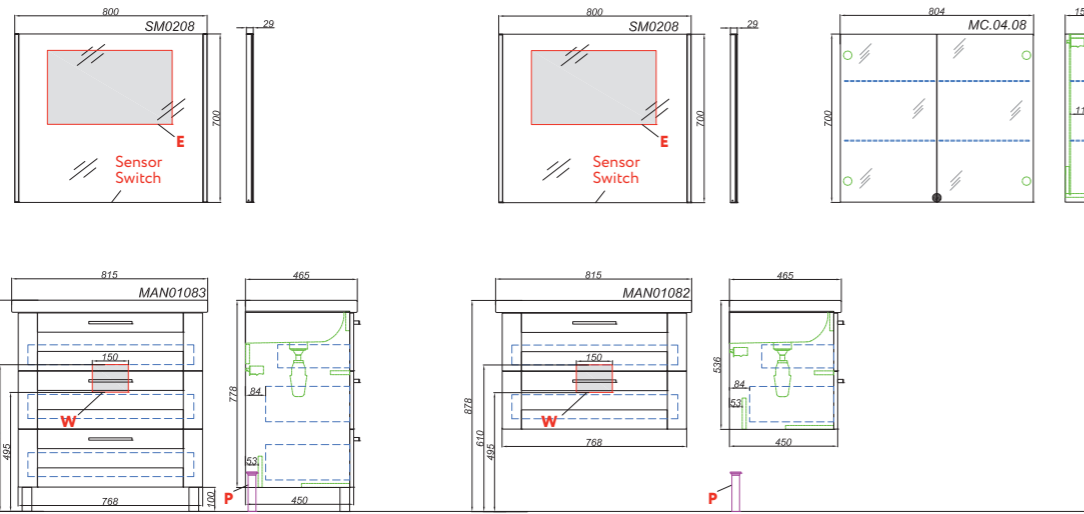

FORMA

FOSTER

**W** - water outlet and drain  
**E** - electrical wire lead point  
**P** - output pipes to the floor

FRANCHESCA

SMART

LEON-MP

RIO

VEGA

**W** - water outlet and drain  
**E** - electrical wire lead point  
**P** - output pipes to the floor

MANCHESTER

MASTER BOX LEON

**W** - water outlet and drain  
**E** - electrical wire lead point  
**P** - output pipes to the floor