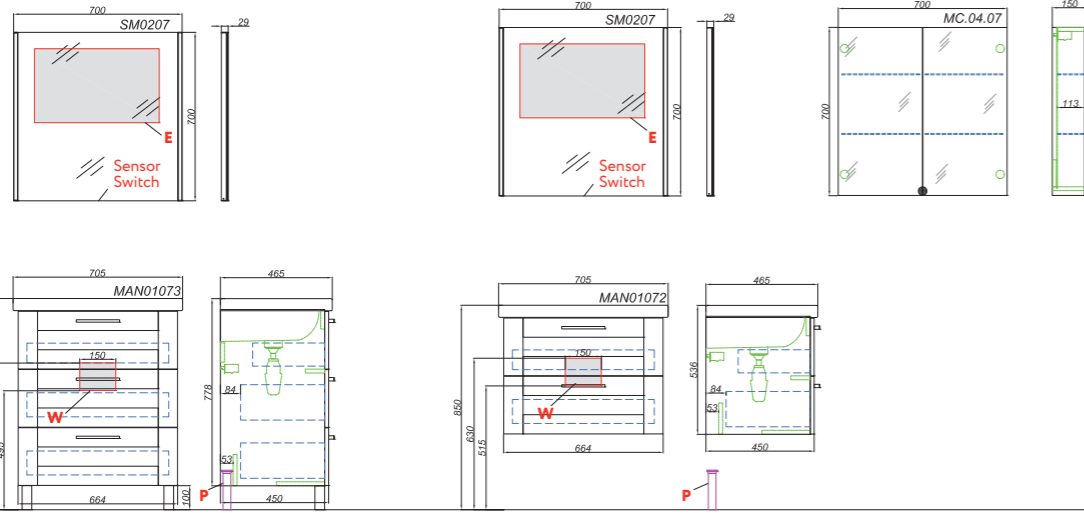

MANCHESTER