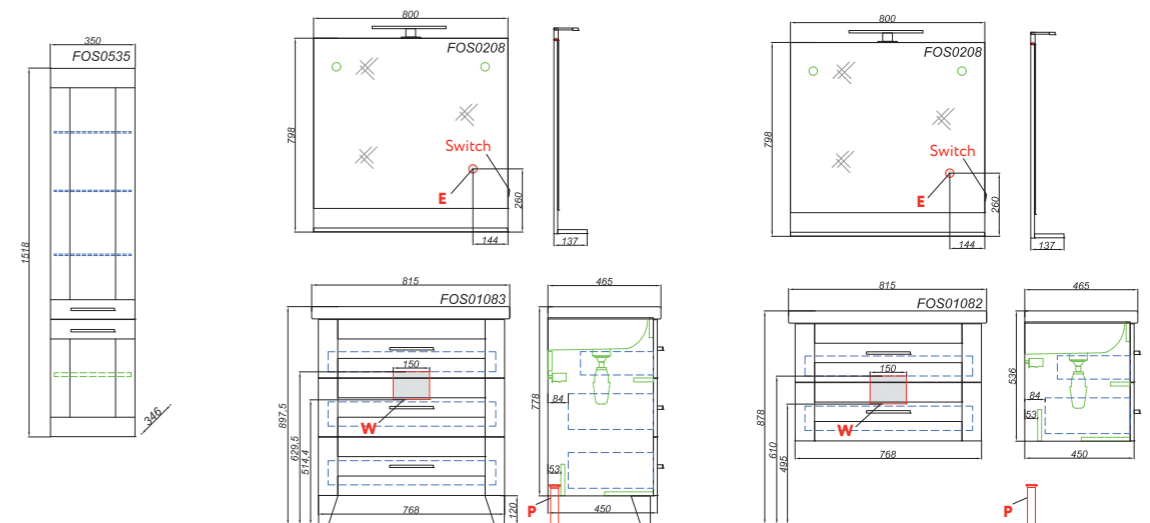

FOSTER

W - water outlet and drain
E - electrical wire lead point
P - output pipes to the floor