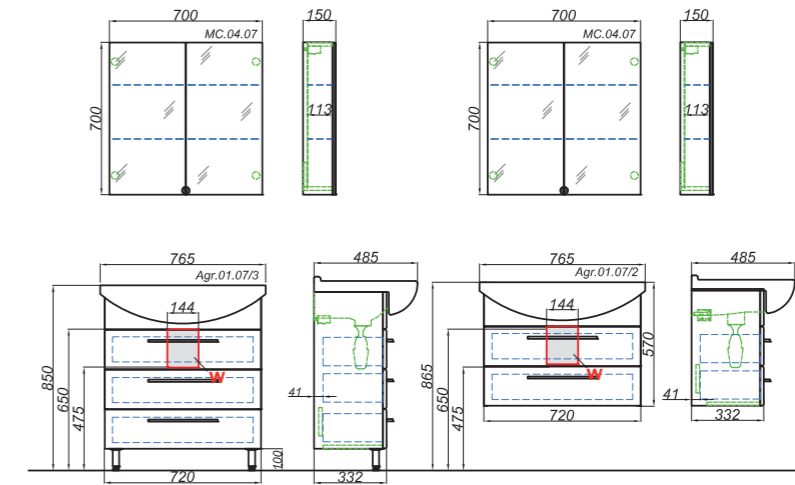

ALLEGRO

W - water outlet and drain
E - electrical wire lead point
P - output pipes to the floor