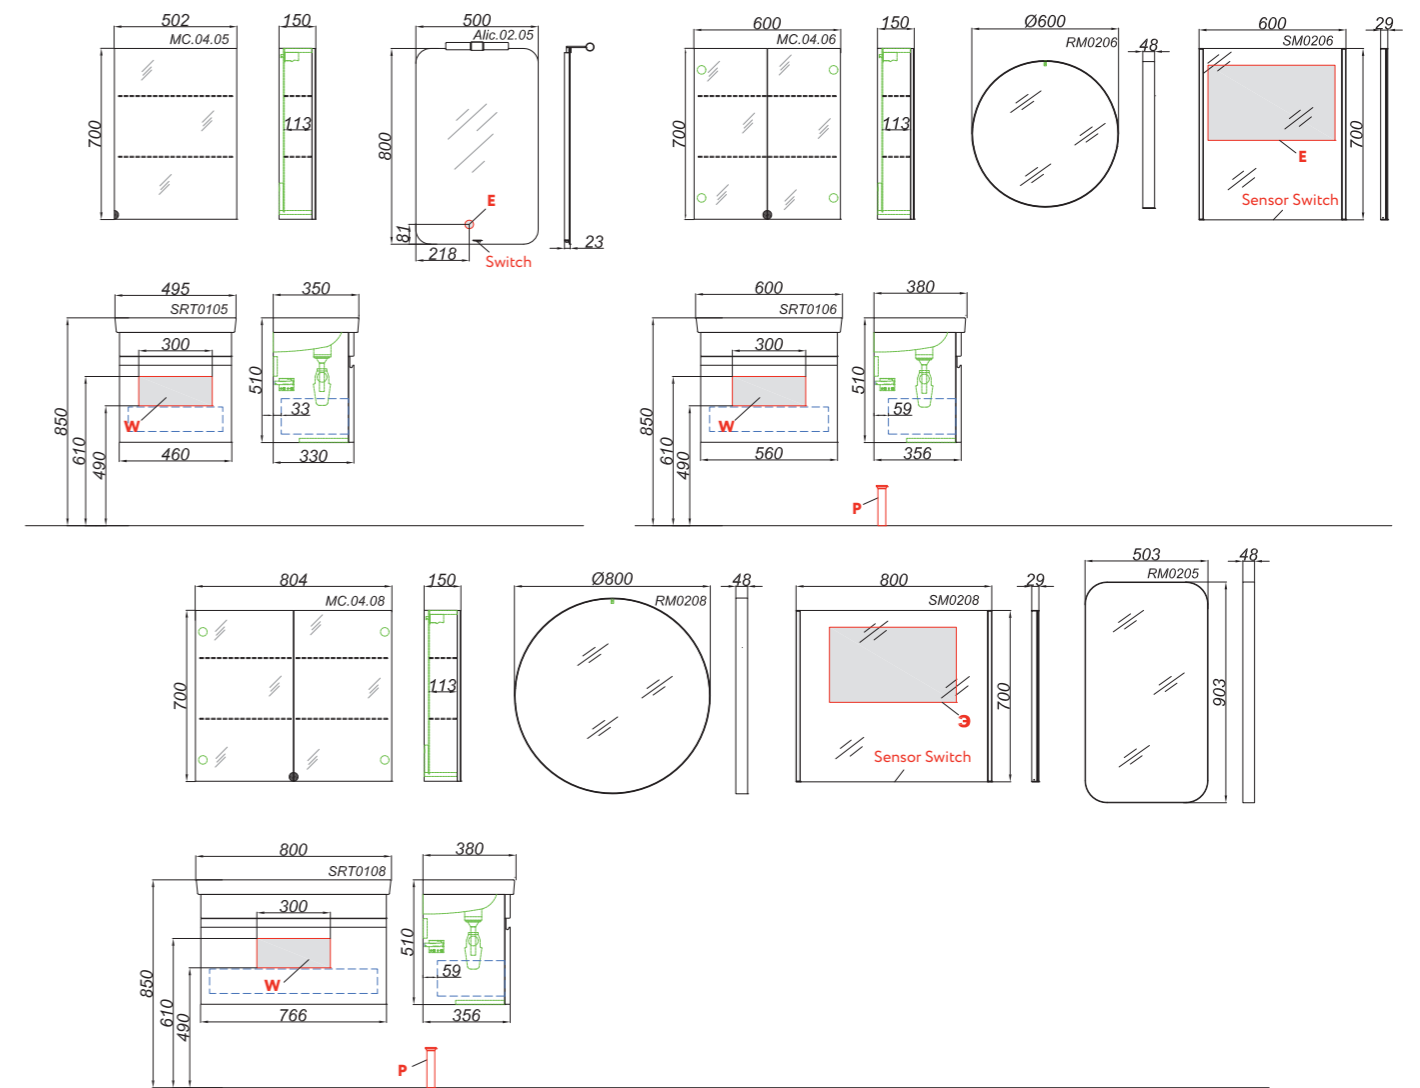

Alic.02.05

Mirror with LED light  
and switch

W: 50 H: 80 D: 3

**Mirror cabinet 50 cm**

Veg.04.05

Mirror cabinet  
with door

W: 50 H: 70 D: 17

ALICANTE

FORMA

FOSTER

**W** - water outlet and drain  
**E** - electrical wire lead point  
**P** - output pipes to the floor

FRANCHESCA

SMART

LEON-MP

RIO

VEGA

**W** - water outlet and drain  
**E** - electrical wire lead point  
**P** - output pipes to the floor

MANCHESTER

MASTER BOX LEON

**W** - water outlet and drain  
**E** - electrical wire lead point  
**P** - output pipes to the floor