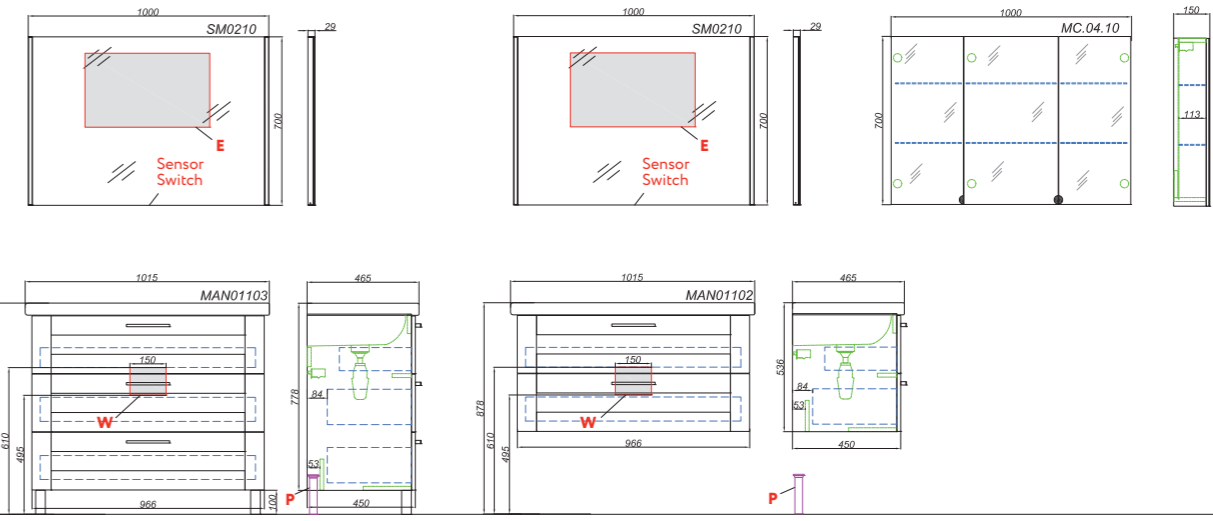

MANCHESTER