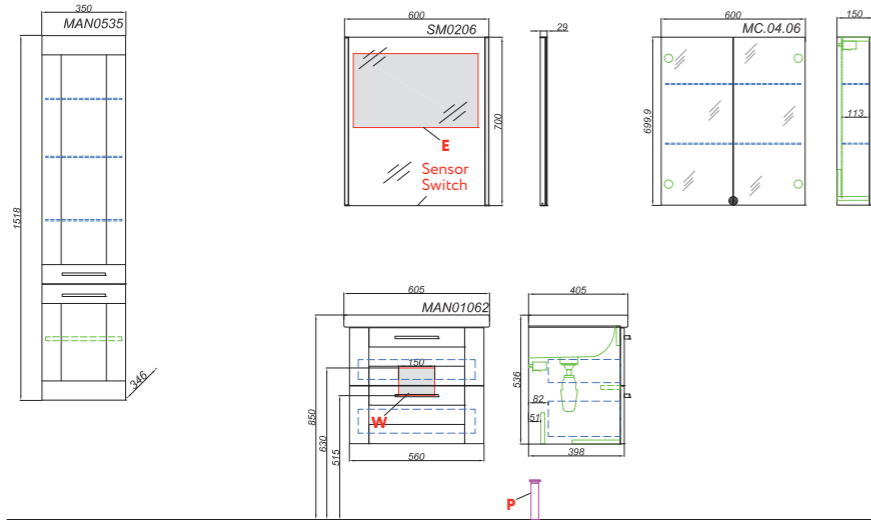

MANCHESTER