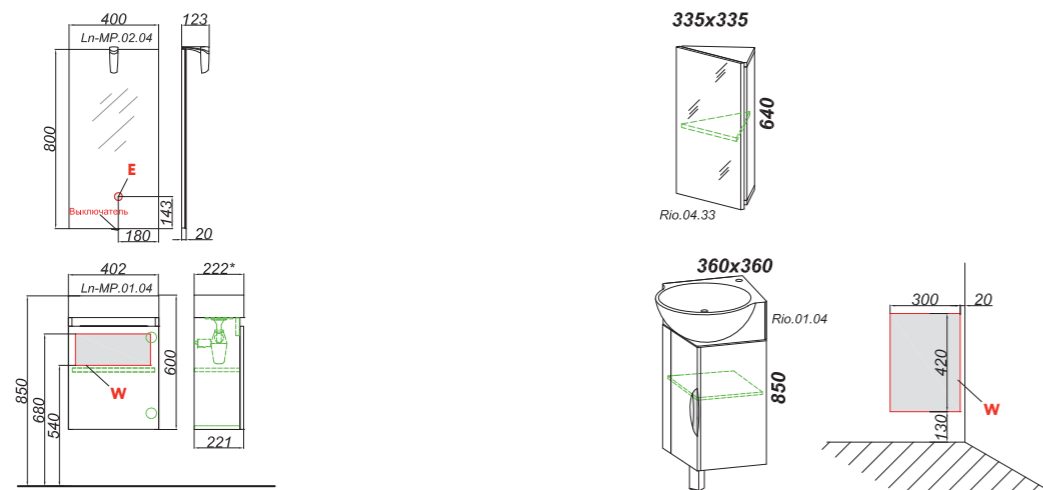

FORMA

FOSTER

**W** - water outlet and drain  
**E** - electrical wire lead point  
**P** - output pipes to the floor

FRANCHESCA

SMART

LEON-MP

RIO

VEGA