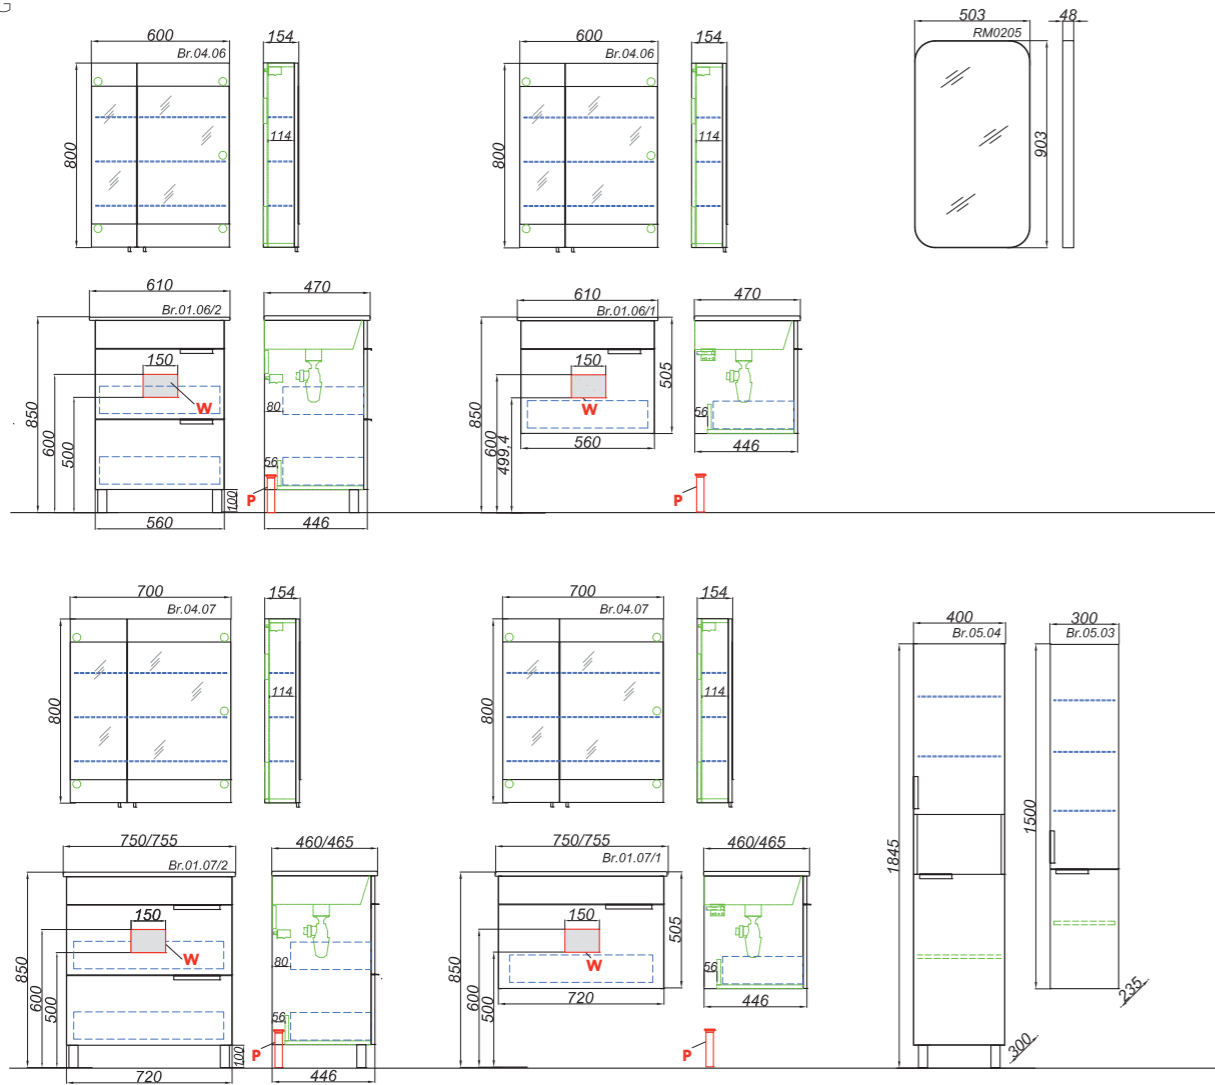

BRIG

CORSICA

CITY

FARGO

W – water outlet and drain
P – output pipes to the floor