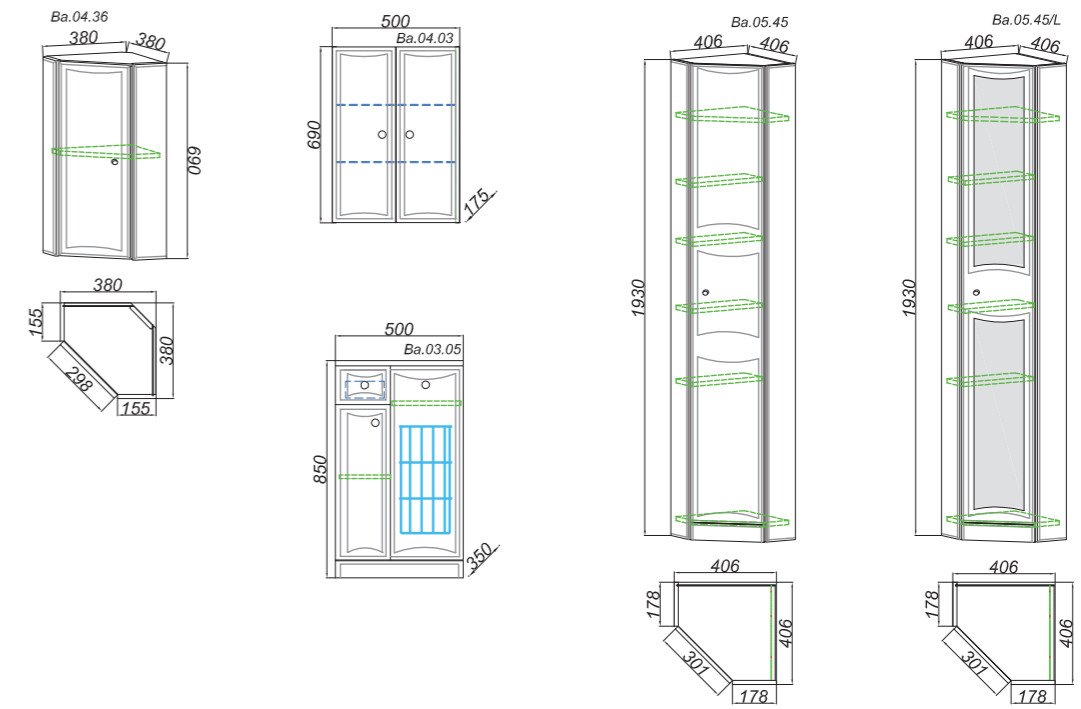

W - water outlet and drain
E - electrical wire lead point