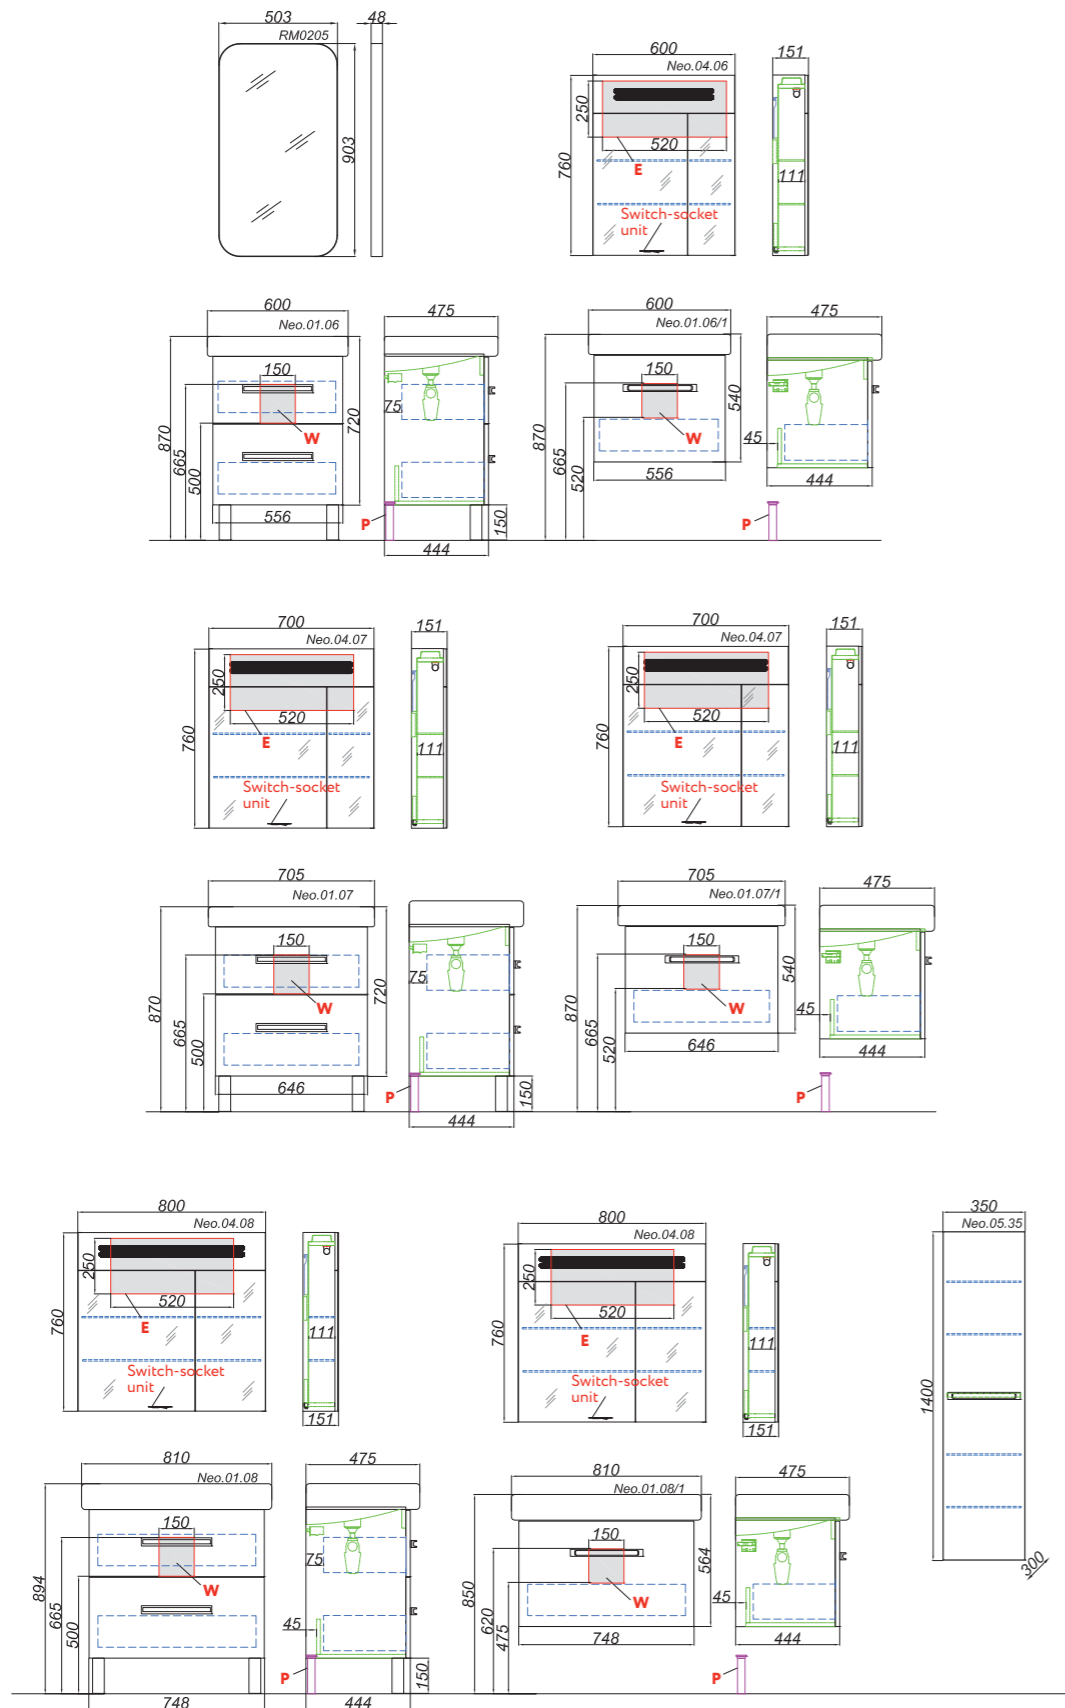

NEO

W - water outlet and drain   **P** - output pipes to the floor
E - electrical wire lead point