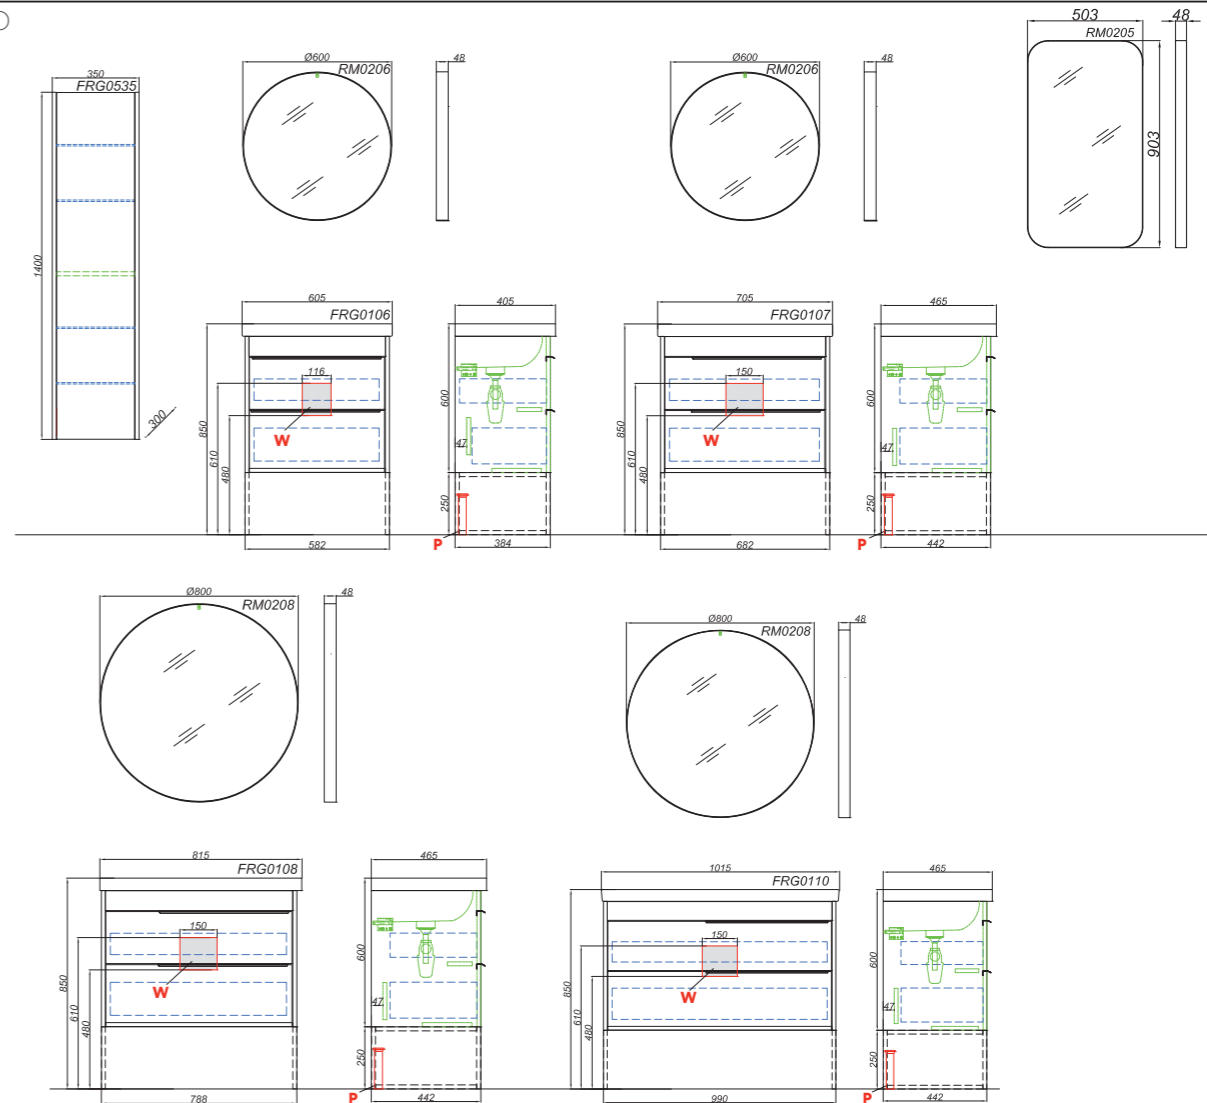

FARGO

W – water outlet and drain
P – output pipes to the floor