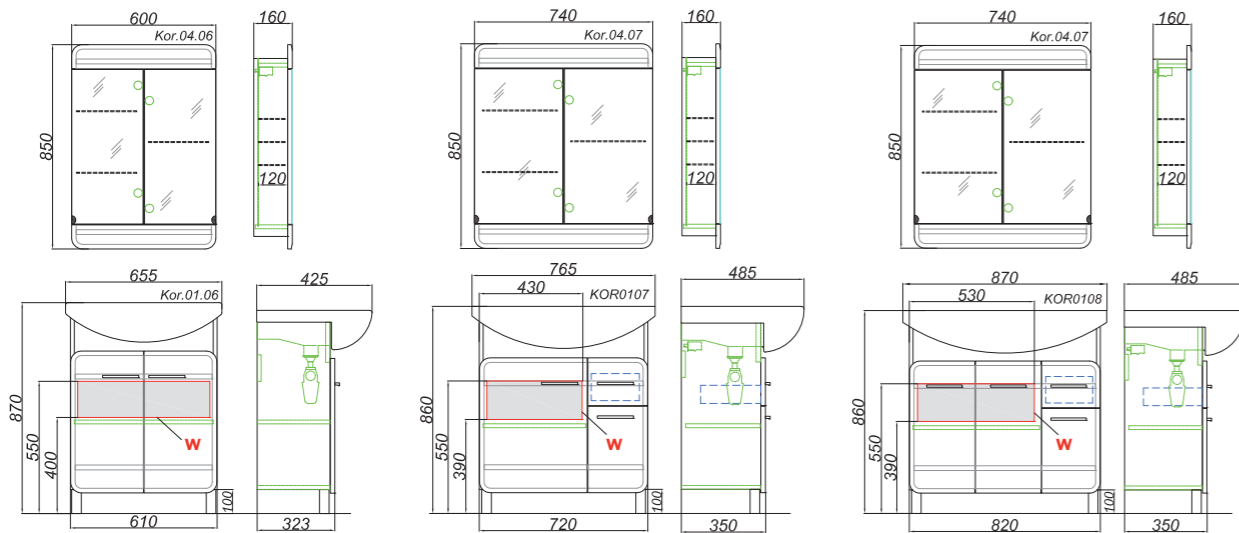

BRIG

CORSICA

CITY

FARGO

W – water outlet and drain
P – output pipes to the floor