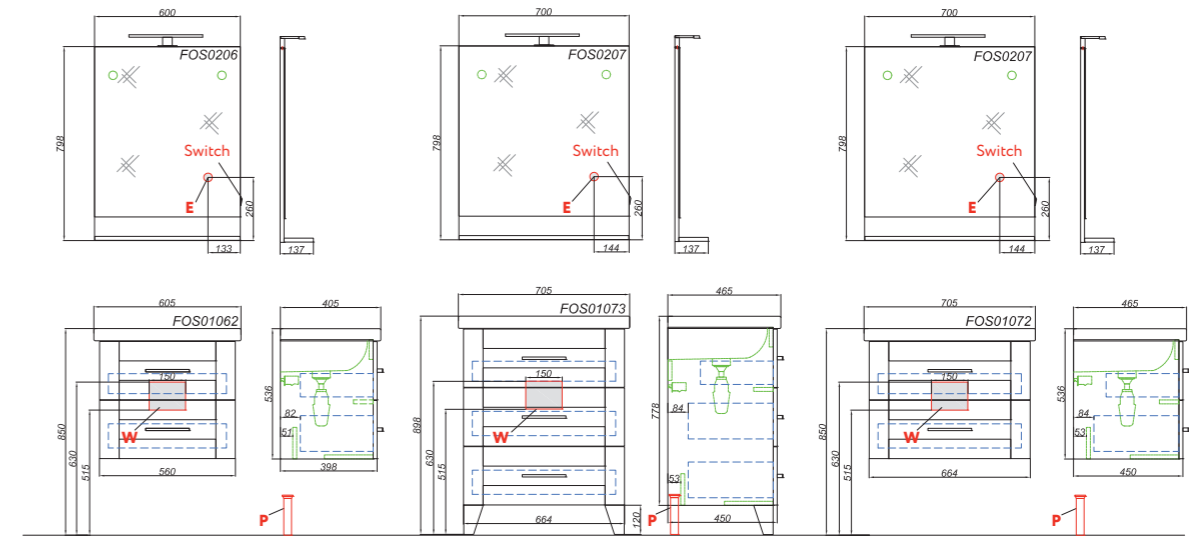

FOSTER

W - water outlet and drain
E - electrical wire lead point
P - output pipes to the floor