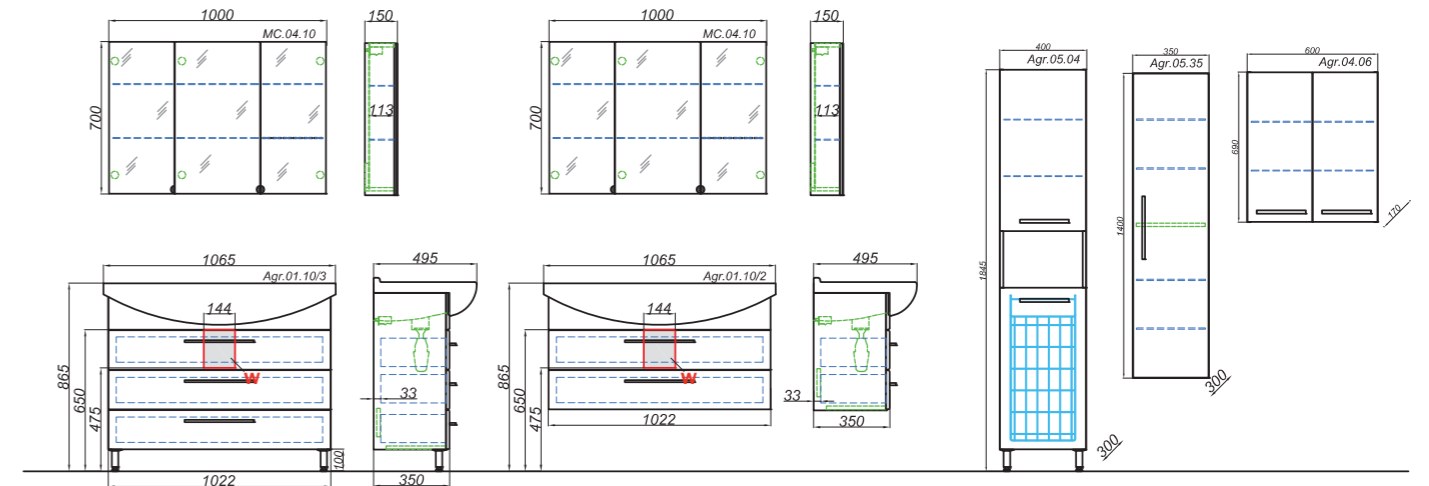

ALLEGRO

W - water outlet and drain
E - electrical wire lead point
P - output pipes to the floor