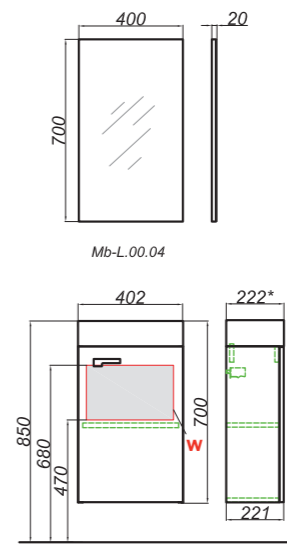

MASTER BOX LEON

W - water outlet and drain
E - electrical wire lead point
P - output pipes to the floor