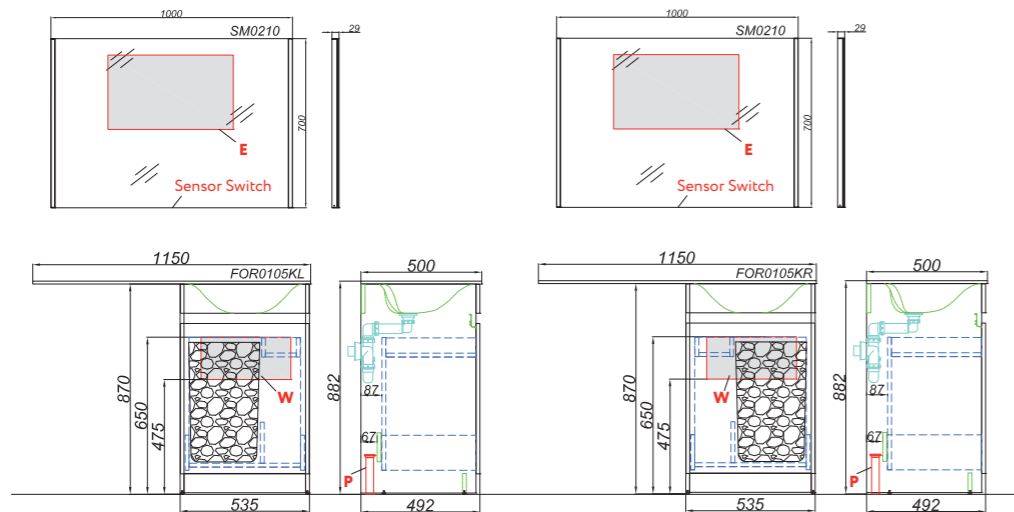

FORMA

FOSTER

W - water outlet and drain
E - electrical wire lead point
P - output pipes to the floor