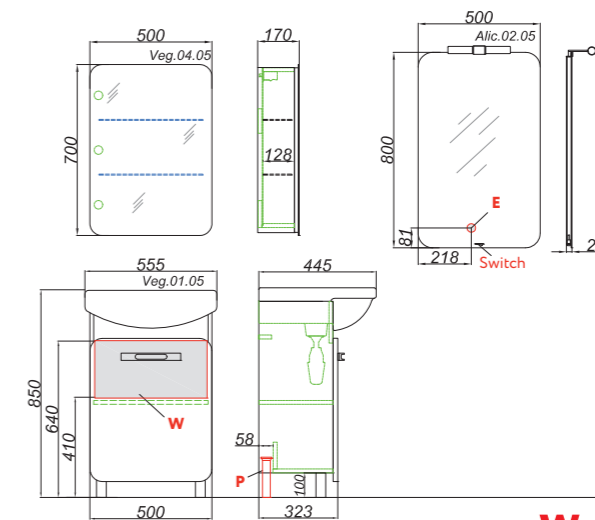

Alic.02.05

Mirror with LED light  
and switch

W: 50 H: 80 D: 3

**Mirror cabinet 50 cm**

Veg.04.05

Mirror cabinet  
with door

W: 50 H: 70 D: 17

ALICANTE

FORMA

FOSTER

**W** - water outlet and drain  
**E** - electrical wire lead point  
**P** - output pipes to the floor

FRANCHESCA

SMART

LEON-MP

RIO

VEGA