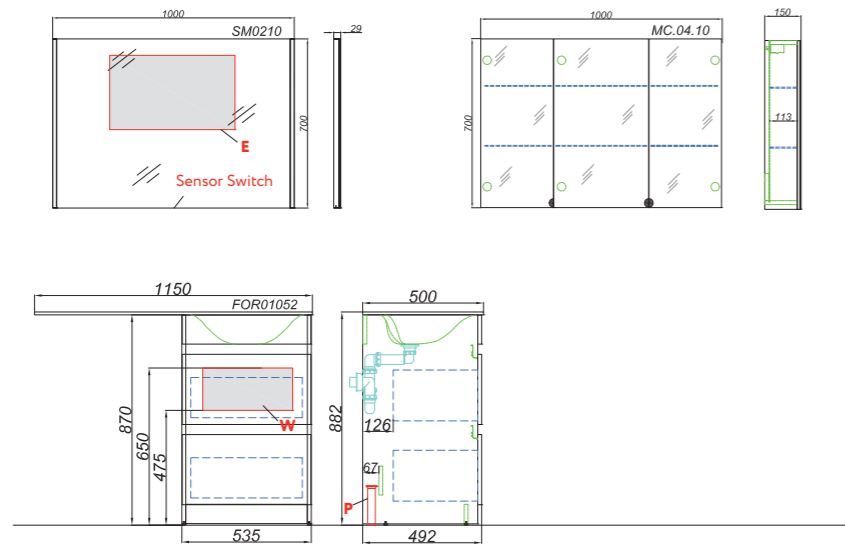

FORMA

FOSTER

W - water outlet and drain
E - electrical wire lead point
P - output pipes to the floor