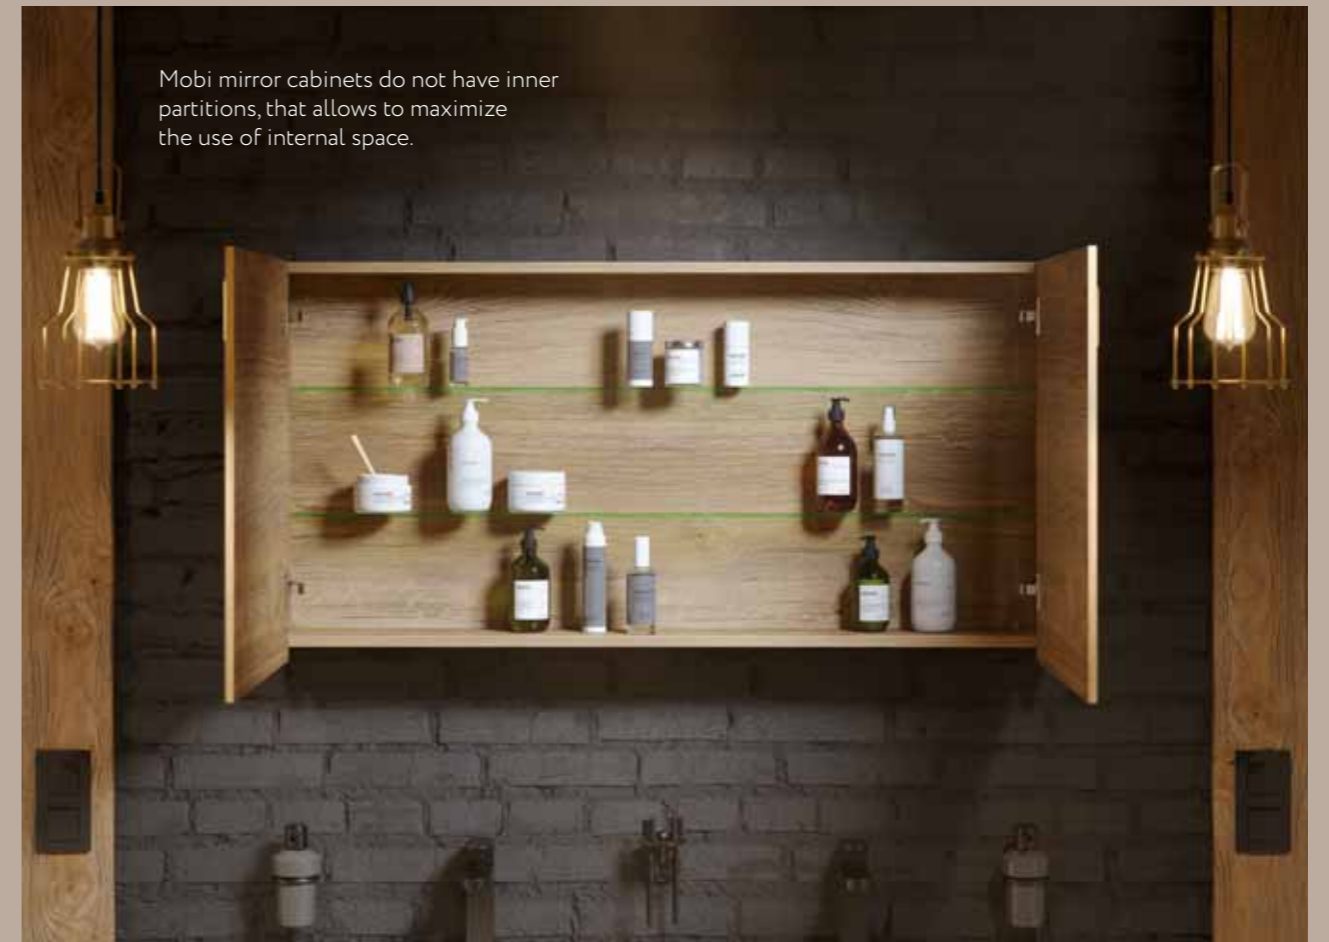

The sides of mirror cabinet can be of 3 colors.

You can install one or two washbasins at the 100 and 120 cm vanity unit.

The inner drawer of the cabinets is equipped with a plastic divider for storing various small items.

The vanity units include a special siphon that allows you to save space inside the furniture. Therefore, the inner drawer of the cabinets has a full size.

Mobi mirror cabinets do not have inner partitions, that allows to maximize the use of internal space.