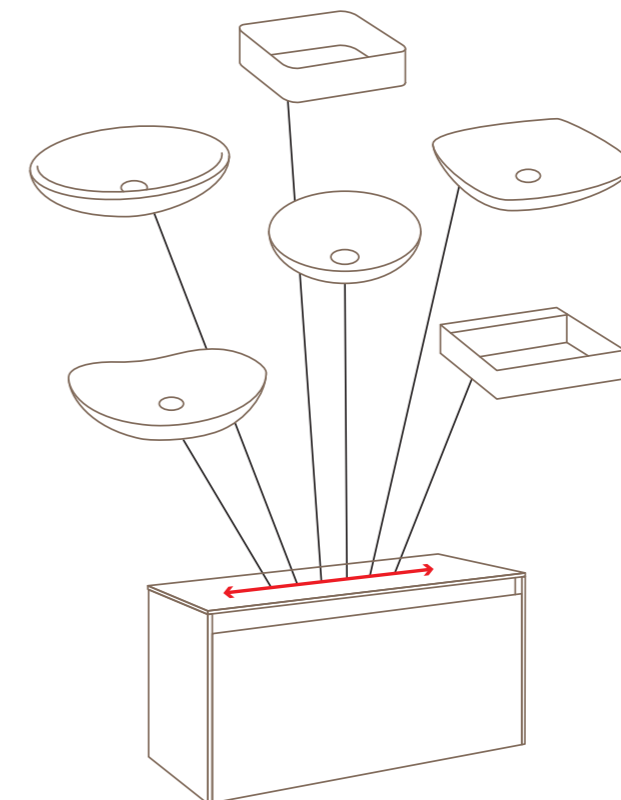

Mobi

Aqwella *****

Collection Mobi is available in four sizes: 60, 80, 100 and 120 cm. Facades, sides and countertops are made of MDF with a thickness of only 10 mm.

The collection perfectly fits any modern bathroom interior as there is a possibility to combine facades and carcasses in three colors: light concrete, baltic oak and white high gloss. There is a possibility to use any countertop washbasin.

The special feature is that any countertop washbasin can be installed in any place of the countertop, not just in the center. You can install one or two washbasins at the 100 and 120 cm vanity unit. Mobi vanity units have two drawers: the main one and the inner one, hidden behind the facade. Blum drawer guides ensure smooth and soft closing. Those Blum systems have an eternal guarantee. The inner drawer of the cabinets is equipped with a plastic divider for storing various small items. Regardless of the color of the carcass and facades, the interior finish of the boxes is combined: the sides are light concrete, the bottom is baltic oak. The vanity units include a special siphon that allows you to save space inside the furniture. Therefore, the inner drawer of the cabinets has a full size. Mobi mirror cabinets do not have inner partitions, that allows to maximize the use of internal space. The sides of the mirror cabinet can be of three colors. Similarly to the vanity units, it is possible to combine the colors of the carcasses and facades of the side unit. Side unit has the doors with push-to-open system (open by pressing). Hinges are made in Austria by Blum. The width of the universal left / right side unit is 36.5 cm. All items in the collection are equipped with Italian Camar fastenings that can sustain a weight up to 200 kg.

Washbasin Joy,
Dreja

Washbasin Olympia 560,
Kirovit

**THERE IS A POSSIBILITY TO USE ANY
COUNTERTOP WASHBASIN**

**THE SPECIAL FEATURE IS THAT ANY COUNTERTOP WASHBASIN CAN BE INSTALLED
IN ANY PLACE OF THE COUNTERTOP, NOT JUST IN THE CENTER**