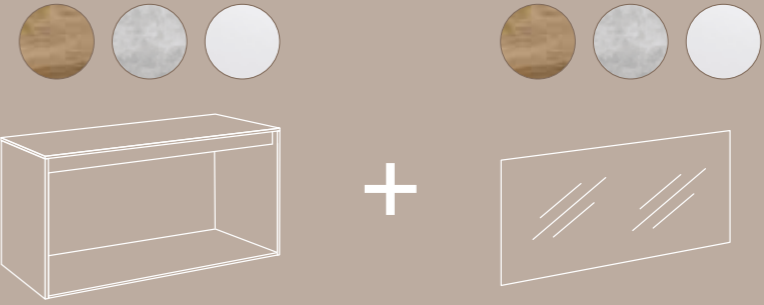

Facades, sides and countertops are made of MDF with a thickness of only 10 mm.

3 COLORS OF FACADES x 3 COLORS OF CARCASSES = 9 COLOR VARIATION

Mobi Collection perfectly fits any modern bathroom interior as there is a possibility to combine facades and carcasses in three colors: light concrete, baltic oak and white high gloss.