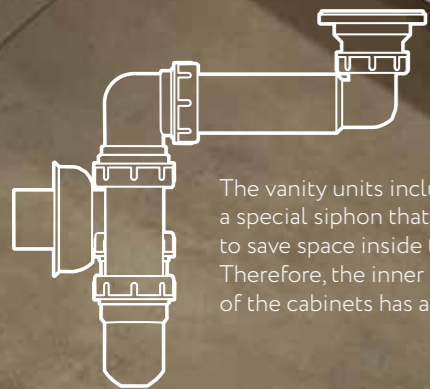

The special feature is that any countertop washbasin can be installed in any place of the countertop, not just in the center. You can install one or two washbasins at the 100 and 120 cm vanity unit. Mobi vanity units have two drawers: the main one and the inner one, hidden behind the facade. Blum drawer guides ensure smooth and soft closing. Those Blum systems have an eternal guarantee. The inner drawer of the cabinets is equipped with a plastic divider for storing various small items. Regardless of the color of the carcass and facades, the interior finish of the boxes is combined: the sides are light concrete, the bottom is baltic oak. The vanity units include a special siphon that allows you to save space inside the furniture. Therefore, the inner drawer of the cabinets has a full size. Mobi mirror cabinets do not have inner partitions, that allows to maximize the use of internal space. The sides of the mirror cabinet can be of three colors. Similarly to the vanity units, it is possible to combine the colors of the carcasses and facades of the side unit. Side unit has the doors with push-to-open system (open by pressing). Hinges are made in Austria by Blum. The width of the universal left / right side unit is 36.5 cm. All items in the collection are equipped with Italian Camar fastenings that can sustain a weight up to 200 kg.

The sides of mirror cabinet can be of 3 colors.

You can install one or two washbasins at the 100 and 120 cm vanity unit.

The inner drawer of the cabinets is equipped with a plastic divider for storing various small items.

The vanity units include a special siphon that allows you to save space inside the furniture. Therefore, the inner drawer of the cabinets has a full size.

Mobi mirror cabinets do not have inner partitions, that allows to maximize the use of internal space.